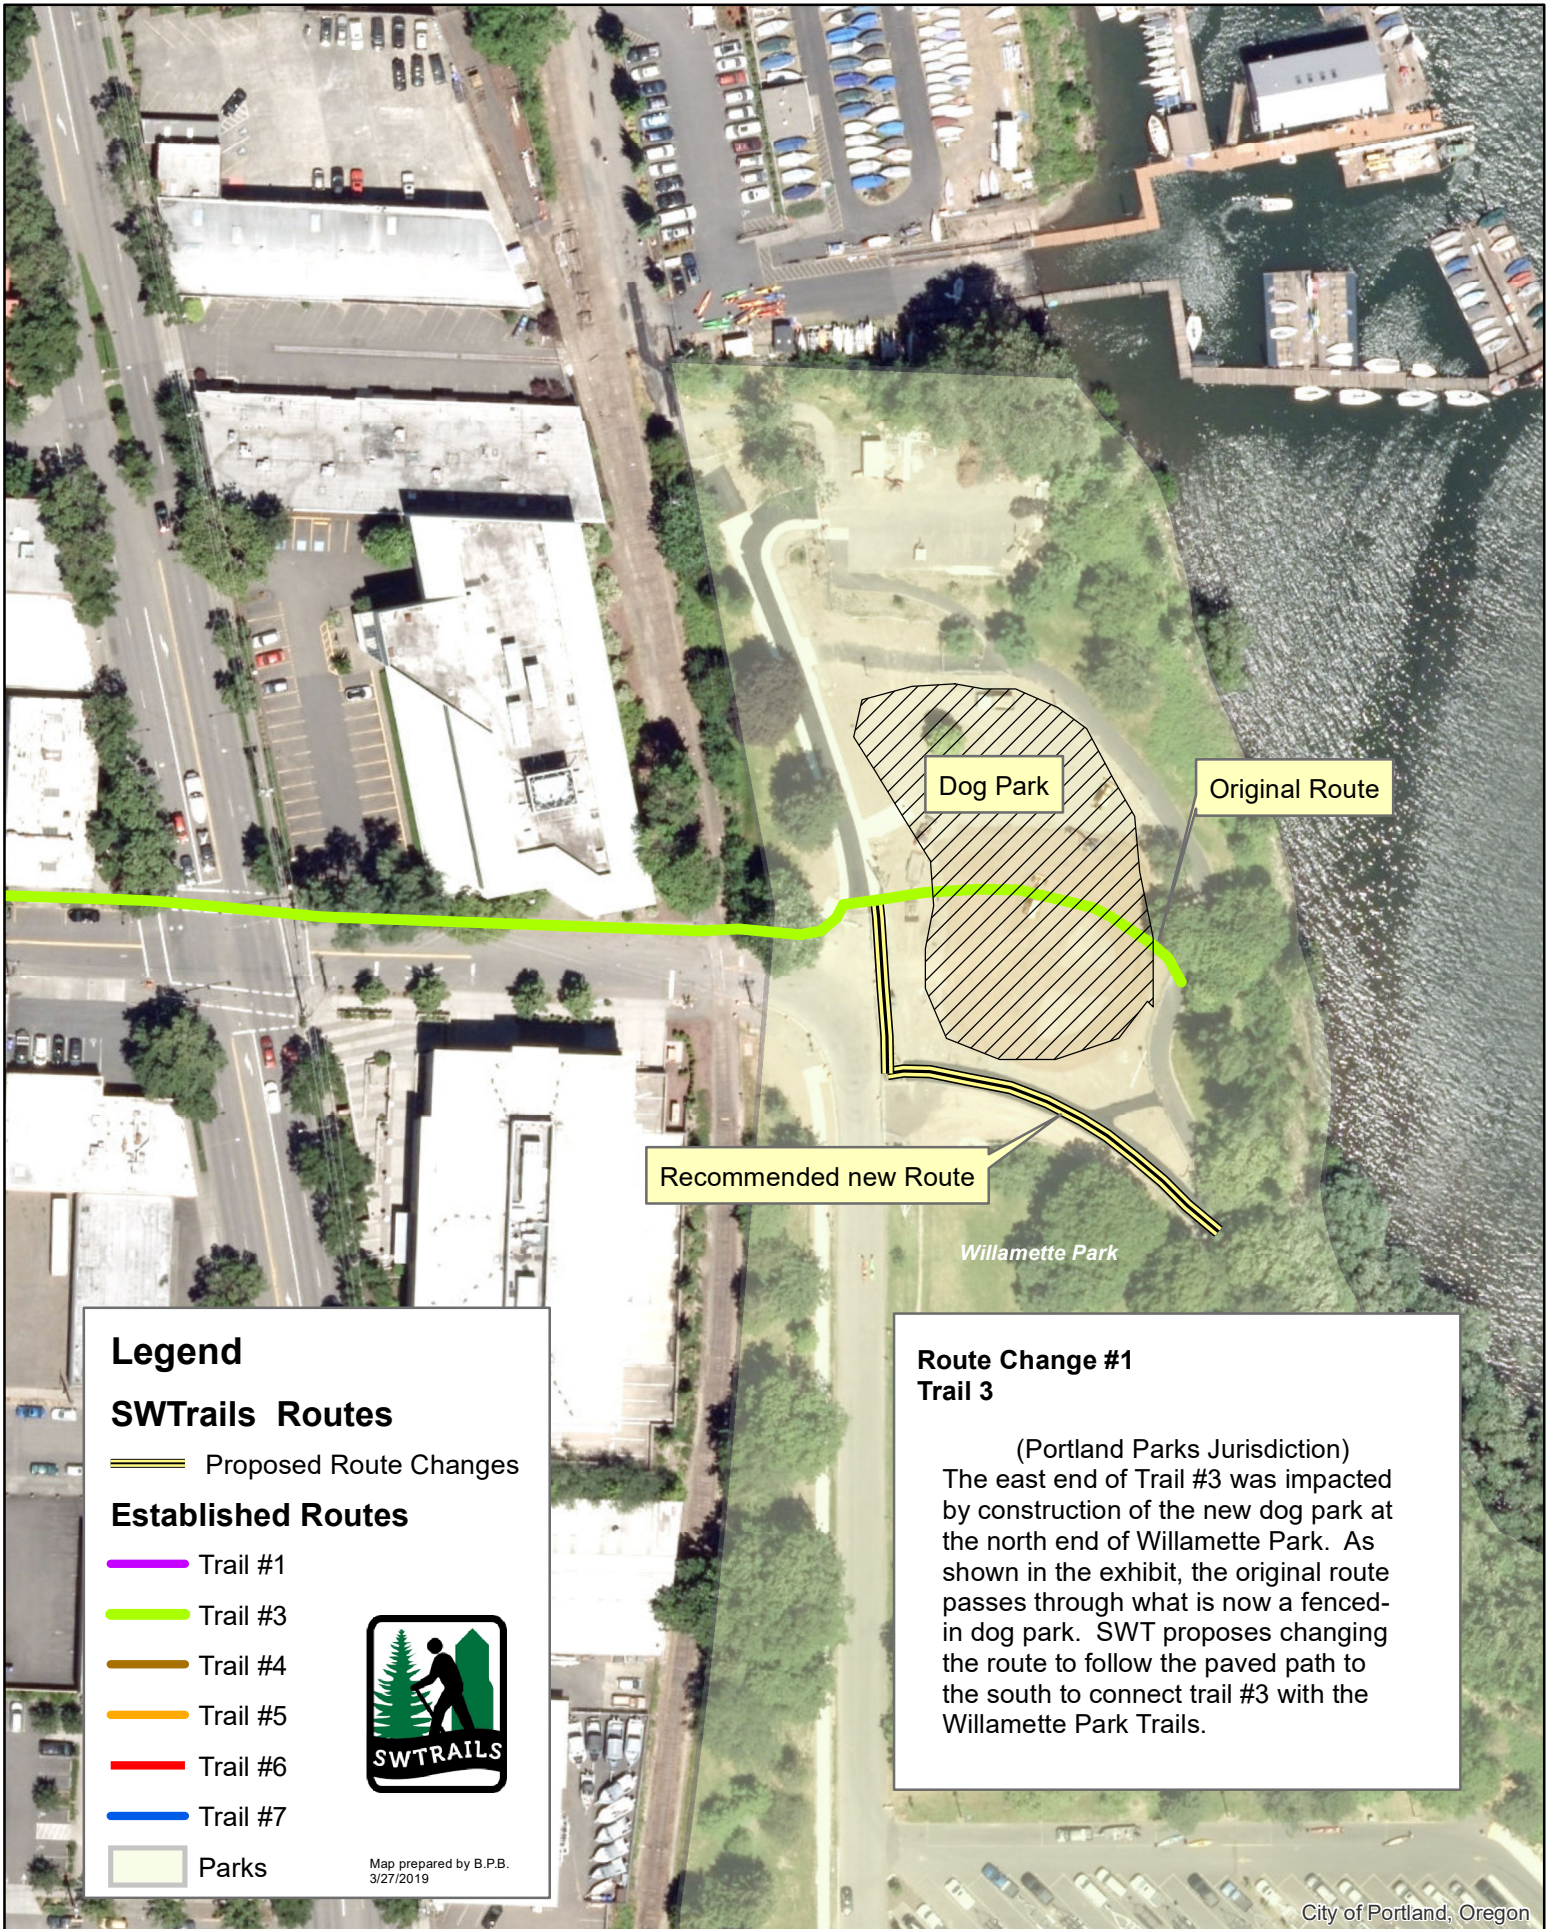

SWTrails Route Change Recommendations

Dog Park

Original Route

Recommended new Route

Willamette Park

Legend

SWTrails Routes

 Proposed Route Changes

Established Routes

-  Trail #1
-  Trail #3
-  Trail #4
-  Trail #5
-  Trail #6
-  Trail #7

 Parks

Map prepared by B.P.B.
3/27/2019

Route Change #1 Trail 3

(Portland Parks Jurisdiction)

The east end of Trail #3 was impacted by construction of the new dog park at the north end of Willamette Park. As shown in the exhibit, the original route passes through what is now a fenced-in dog park. SWT proposes changing the route to follow the paved path to the south to connect trail #3 with the Willamette Park Trails.