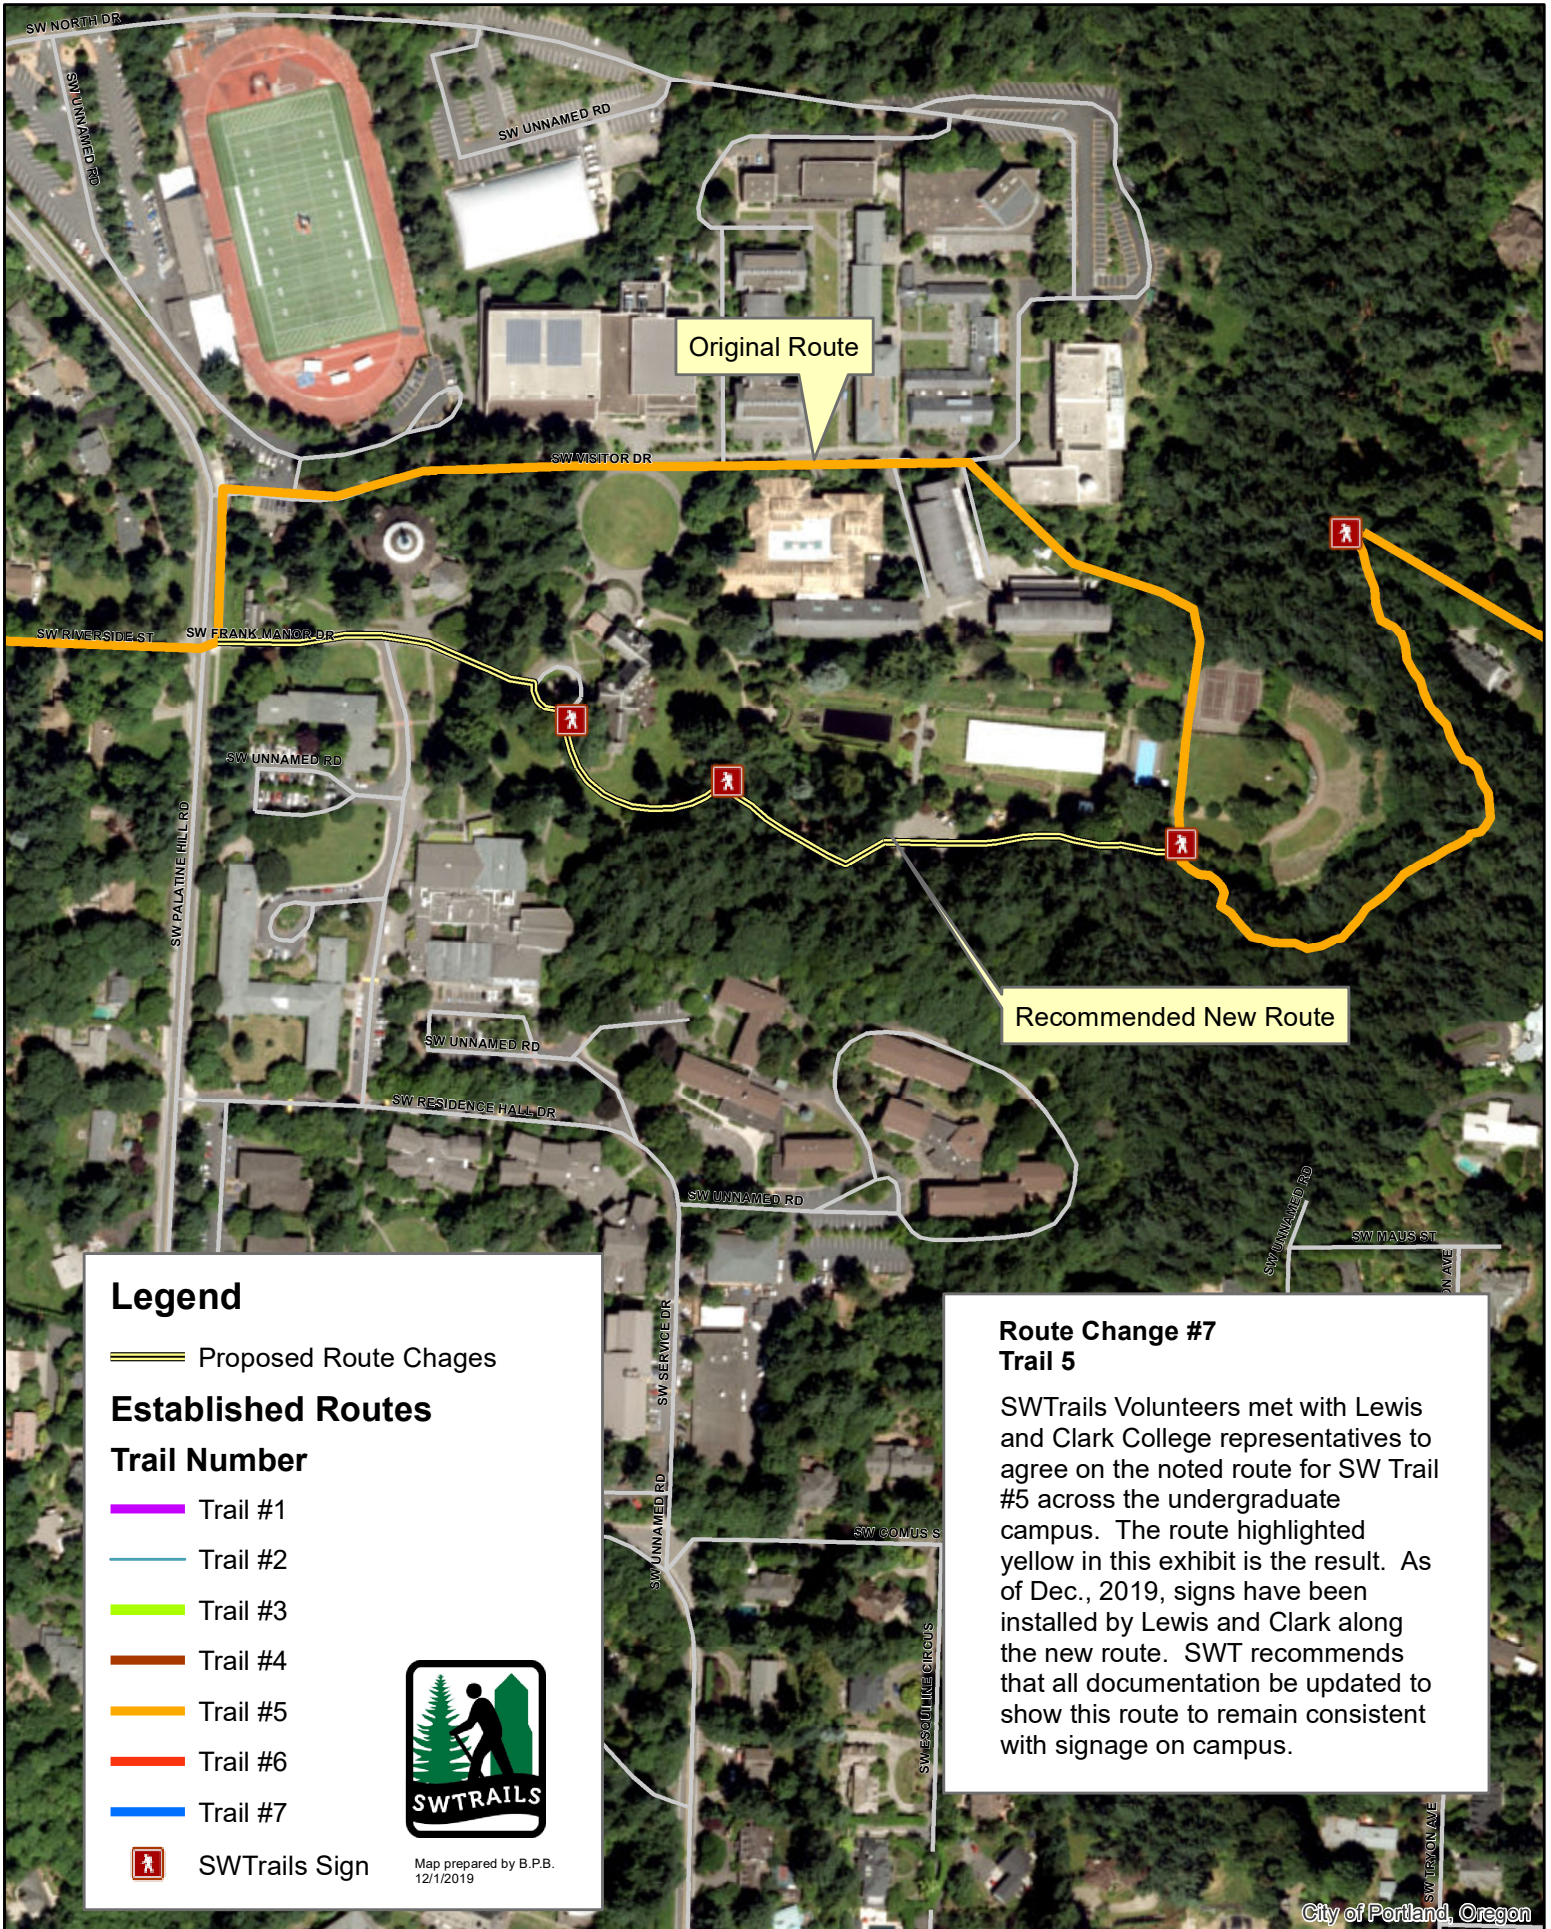

SWTrails Route Change Recommendations

Legend

— Proposed Route Changes

Established Routes

Trail Number

- Trail #1
- Trail #2
- Trail #3
- Trail #4
- Trail #5
- Trail #6
- Trail #7

SWTrails Sign

Map prepared by B.P.B.
12/1/2019

Route Change #7 Trail 5

SWTrails Volunteers met with Lewis and Clark College representatives to agree on the noted route for SW Trail #5 across the undergraduate campus. The route highlighted yellow in this exhibit is the result. As of Dec., 2019, signs have been installed by Lewis and Clark along the new route. SWT recommends that all documentation be updated to show this route to remain consistent with signage on campus.